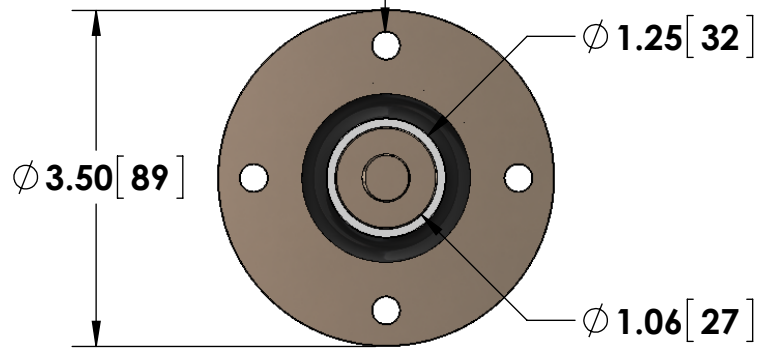

- 1/2-20 Threaded Stud Input w/Nut
- BNC (Amphenol) Output

4X ϕ .28 [7] THRU
ON A 2.75 [70] BOLT CIRCLE

Specifications subject to change without notice.

Powertek

TITLE: **F SERIES - 300 Watt Units**

DIMENSIONS: **inch[mm]**