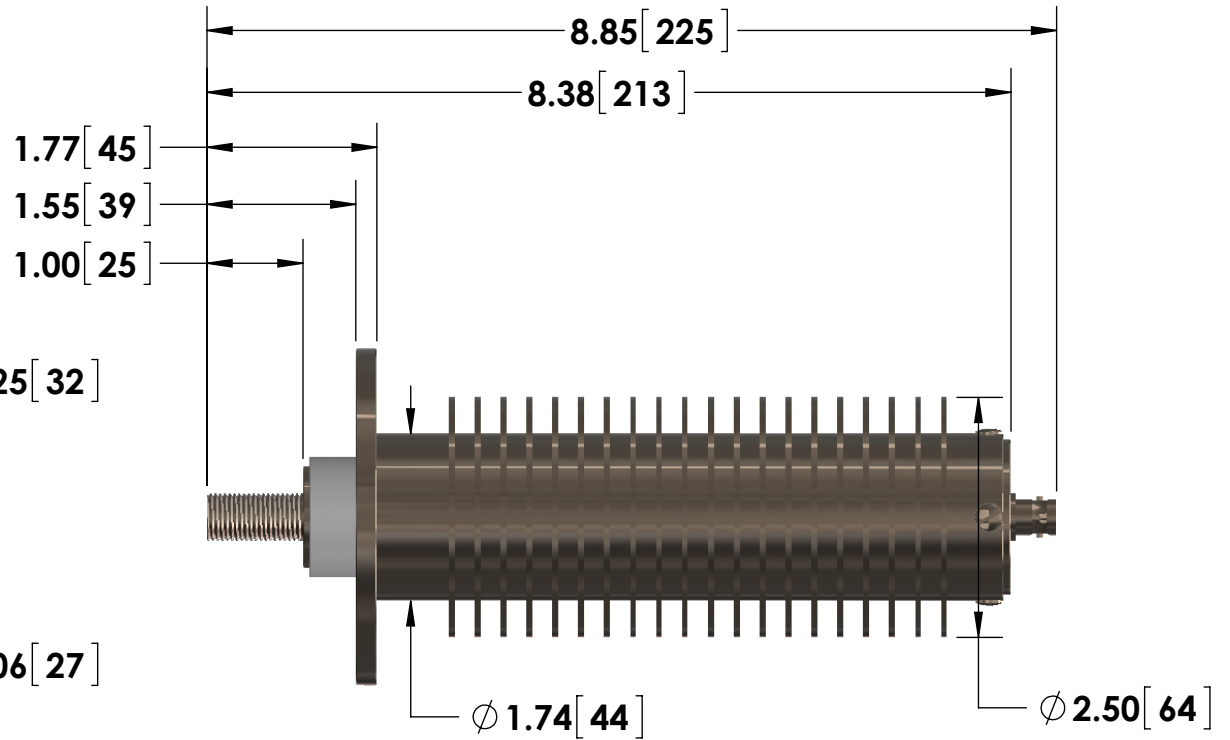

- 1/2-20 Threaded Stud Input w/Nut
- BNC (Amphenol) Output

4X ϕ .28 [7] THRU
ON A 2.75 [70] BOLT CIRCLE

Specifications subject to change without notice.

Powertek

TITLE: **F SERIES - 300 Watt Units**

DIMENSIONS: **inch[mm]**