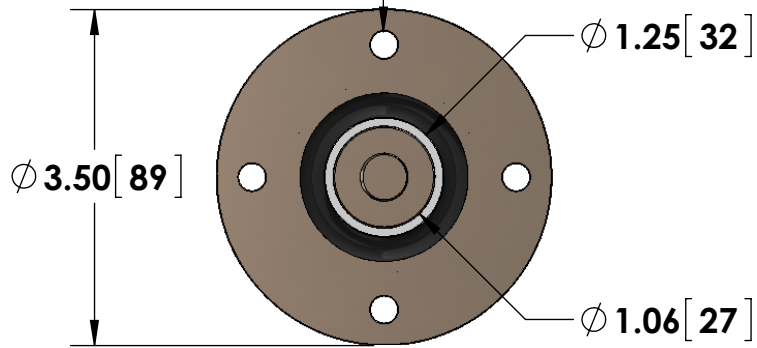

- 1/2-20 Threaded Stud Input w/Nut
- BNC (Amphenol) Output

4X  $\phi$  .28 [ 7 ] THRU  
ON A 2.75 [ 70 ] BOLT CIRCLE

Specifications subject to change without notice.

**Powertek**

TITLE: **F SERIES - 75 Watt Units**

DIMENSIONS: **inch [mm]**

DATE: **03-27-2015**