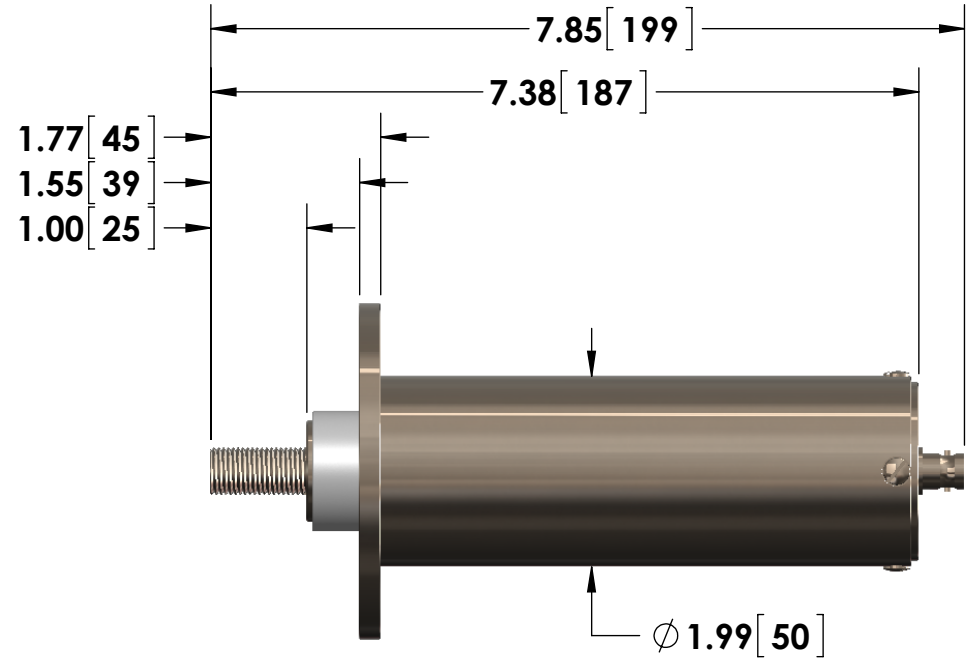

- 1/2-20 Threaded Stud Input w/Nut
- BNC (Amphenol) Output

4X  $\phi$  .28 [ 7 ] THRU  
ON A 2.75 [ 70 ] BOLT CIRCLE

Specifications subject to change without notice.

**Powertek**

TITLE: **F SERIES - 75 Watt Units**

DIMENSIONS: **inch [mm]**

DATE: **03-27-2015**