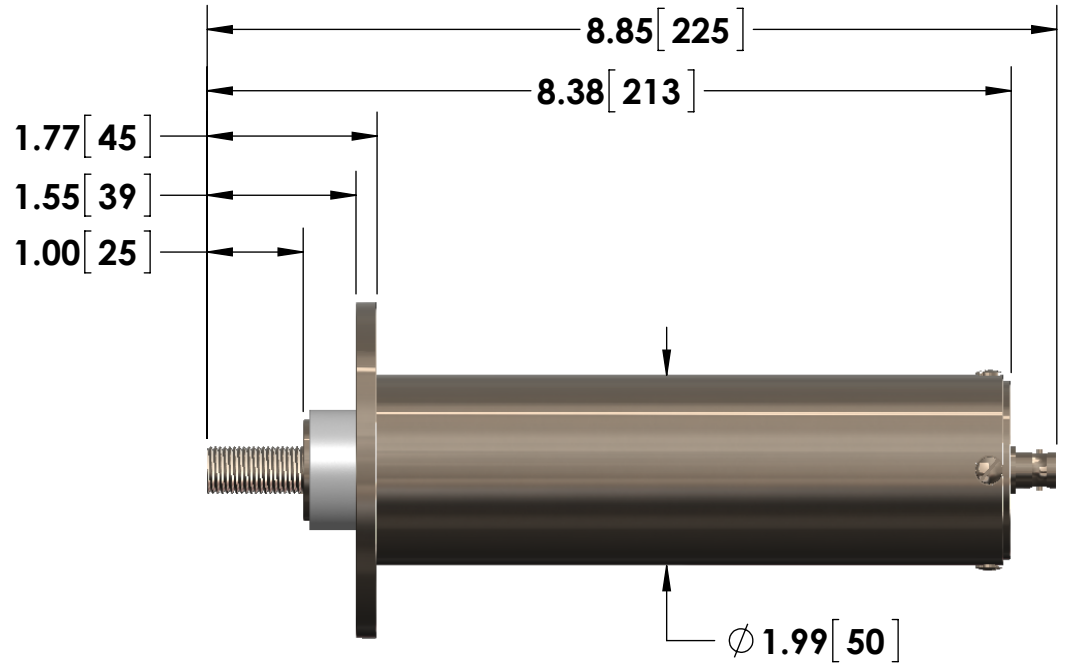

- 1/2-20 Threaded Stud Input w/Nut
- BNC (Amphenol) Output

4X ϕ .28 [7] THRU
ON A 2.75 [70] BOLT CIRCLE

Specifications subject to change without notice.

Powertek

TITLE: **F SERIES - 90 Watt Units**

DIMENSIONS: **inch[mm]**