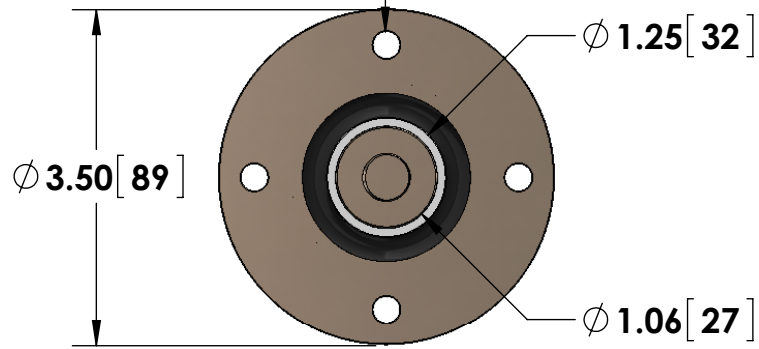

- 1/2-20 Threaded Stud Input w/Nut
- BNC (Amphenol) Output

4X ϕ .28 [7] THRU
ON A 2.75 [70] BOLT CIRCLE

Specifications subject to change without notice.

Powertek

TITLE: **F SERIES - 90 Watt Units**

DIMENSIONS: **inch[mm]**