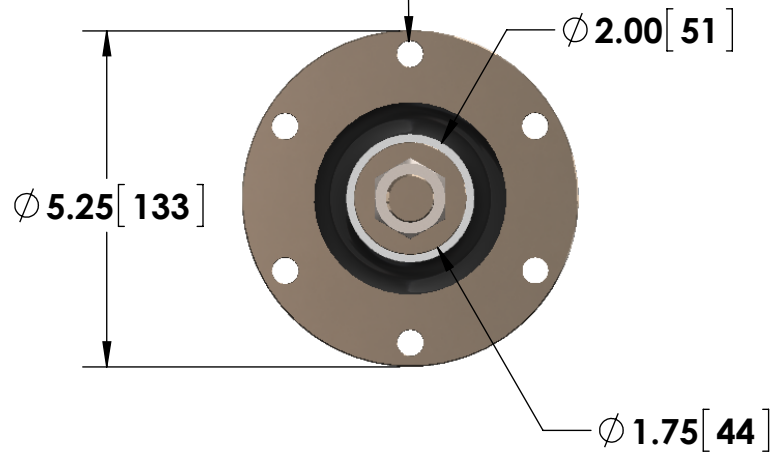

- 3/4-16 Stud Input w/ Nut
- BNC (Amphenol) Output

6X  $\phi$  .41 [ 10 ] THRU  
ON A 4.50 [ 114 ] BOLT CIRCLE

Specifications subject to change without notice.

**Powertek**

TITLE: **K SERIES - 150 WATT UNIT**

DIMENSIONS: **inch[mm]**

DATE: **04-01-2015**