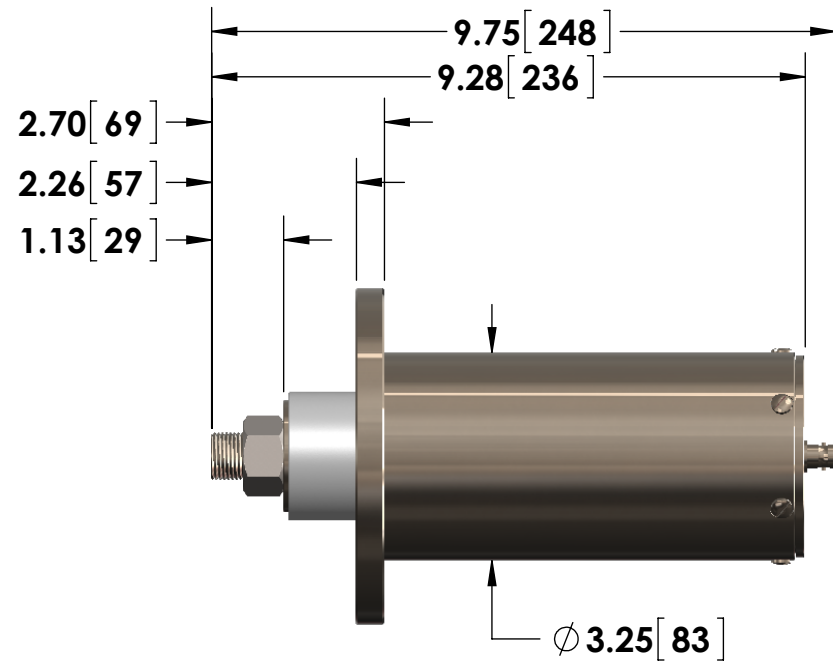

- 3/4-16 Stud Input w/ Nut
- BNC (Amphenol) Output

6X  $\phi$  .41 [ 10 ] THRU  
ON A 4.50 [ 114 ] BOLT CIRCLE

Specifications subject to change without notice.

**Powertek**

TITLE: **K SERIES - 150 WATT UNIT**

DIMENSIONS: **inch[mm]**

DATE: **04-01-2015**