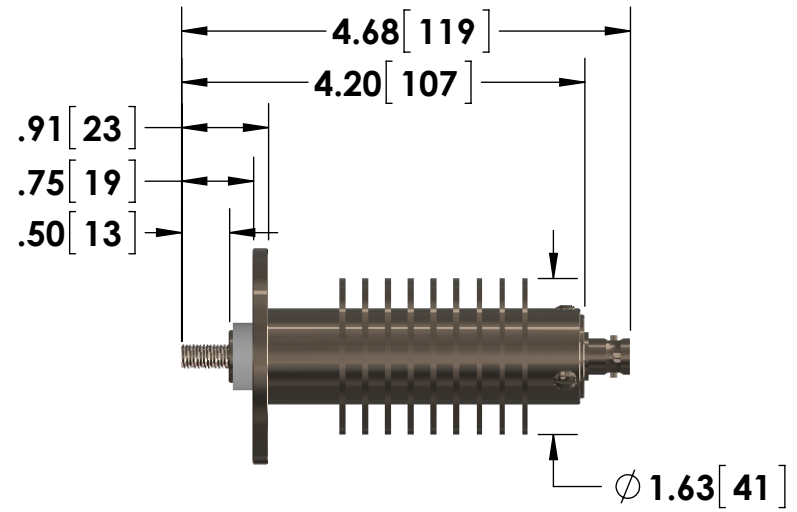

- 1/4-28 Stud Input w/Nut
- BNC (Amphenol) Output

4X  $\phi$  .22 [ 6 ] THRU  
ON A  $\phi$  1.75 [ 44 ] BOLT CIRCLE

Specifications subject to change without notice.

**Powertek**

TITLE:  
**M SERIES - 1M-XX FINNED - 75 Watt**

DIMENSIONS: **inch[mm]**

DATE: **03-25-2015**