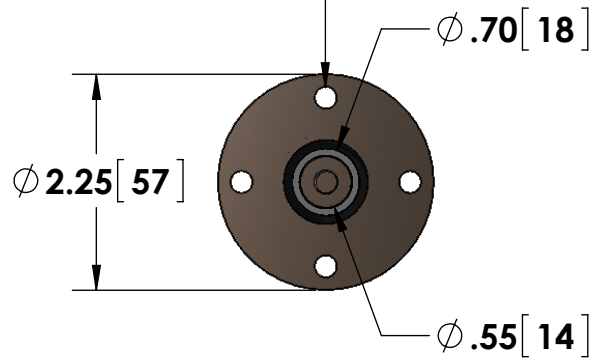

- 1/4-28 Stud Input w/Nut
- BNC (Amphenol) Output

4X  $\phi$  .22 [ 6 ] THRU  
ON A  $\phi$  1.75 [ 44 ] BOLT CIRCLE

Specifications subject to change without notice.

**Powertek**

TITLE:  
**M SERIES - 1M-XX FINNED - 75 Watt**

DIMENSIONS: **inch[mm]**

DATE: **03-25-2015**