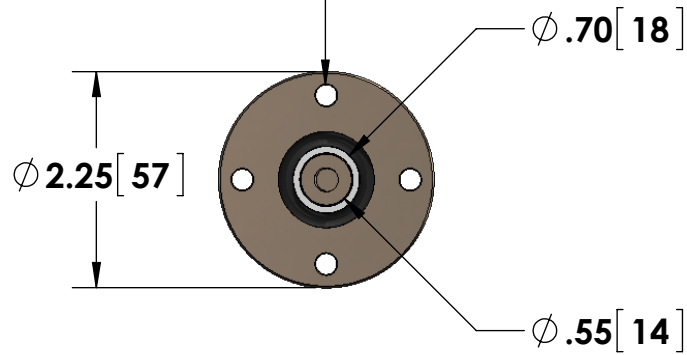

- 1/4-28 Stud Input w/Nut
- BNC (Amphenol) Output

4X ϕ .22 [6] THRU
ON A ϕ 1.75 [44] BOLT CIRCLE

Specifications subject to change without notice.

Powertek

TITLE: **M SERIES - 20 WATT UNIT**

DIMENSIONS: **inch[mm]**