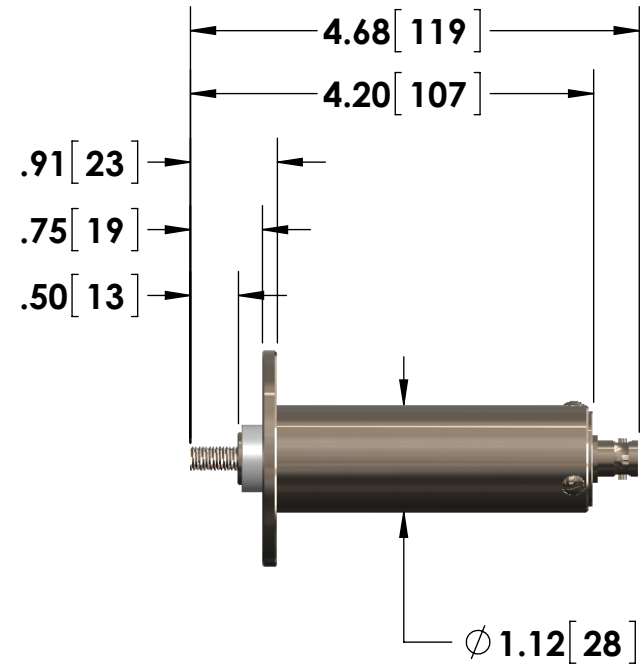

- 1/4-28 Stud Input w/Nut
- BNC (Amphenol) Output

4X ϕ .22 [6] THRU
ON A ϕ 1.75 [44] BOLT CIRCLE

Specifications subject to change without notice.

Powertek

TITLE: **M SERIES - 20 WATT UNIT**

DIMENSIONS: **inch[mm]**