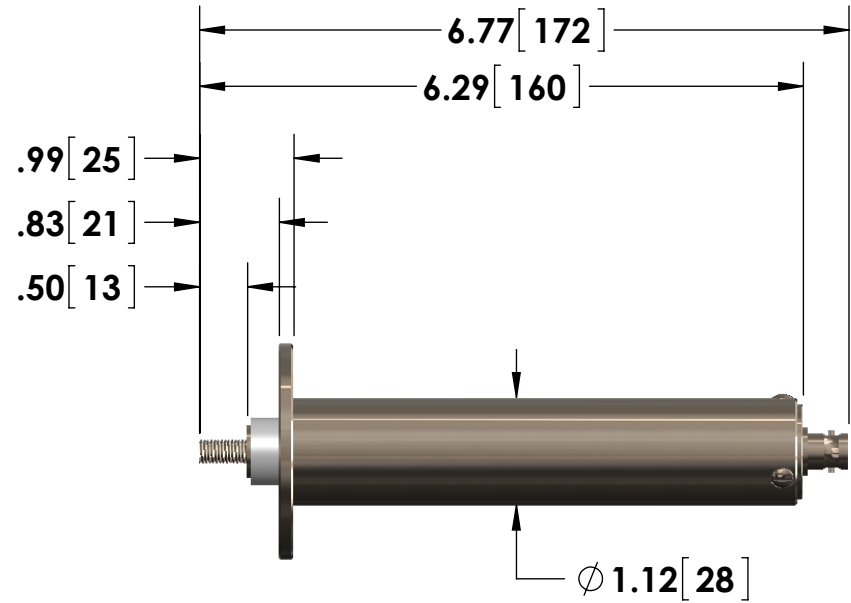

- 1/4-28 Stud Input w/Nut
- BNC (Amphenol) Output

Specifications subject to change without notice.

Powertek

TITLE: **M SERIES - 2M-05**

DIMENSIONS: **inch[mm]** DATE: **03-25-2015**