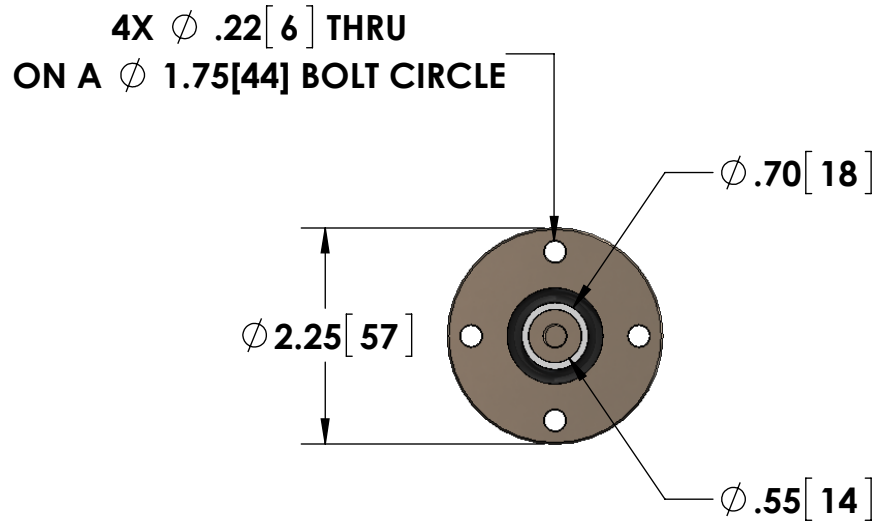

- 1/4-28 Stud Input w/Nut
- BNC (Amphenol) Output

Specifications subject to change without notice.

Powertek

TITLE: **M SERIES - 2M-05**

DIMENSIONS: **inch[mm]** DATE: **03-25-2015**