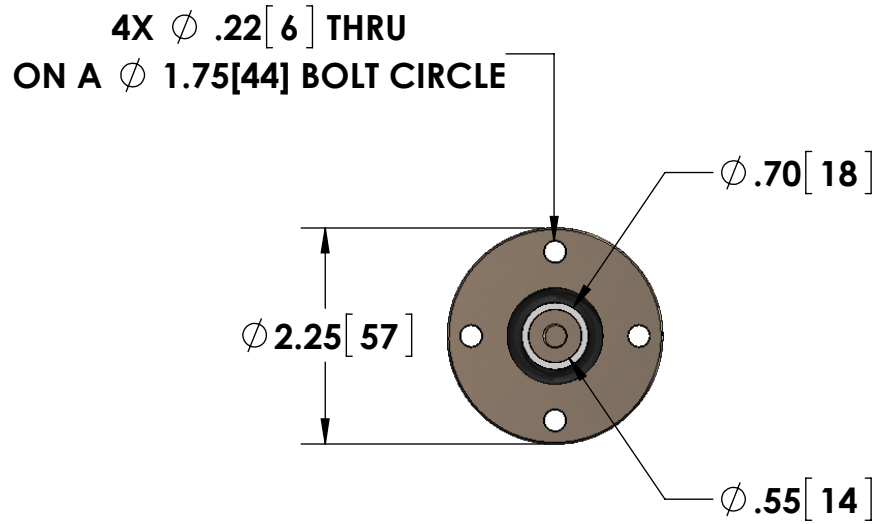

- 1/4-28 Stud Input w/Nut
- BNC (Amphenol) Output

Specifications subject to change without notice.

Powertek

TITLE: M SERIES - 2M-T10

DIMENSIONS: inch [mm] DATE: 03-25-2015