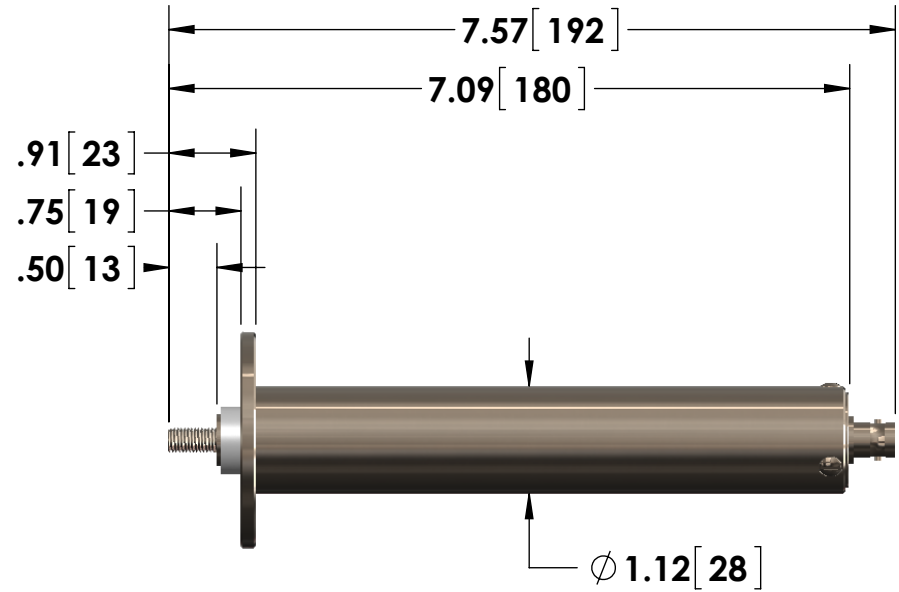

- 1/4-28 Stud Input w/Nut
- BNC (Amphenol) Output

Specifications subject to change without notice.

Powertek

TITLE: M SERIES - 2M-T10

DIMENSIONS: inch [mm] DATE: 03-25-2015