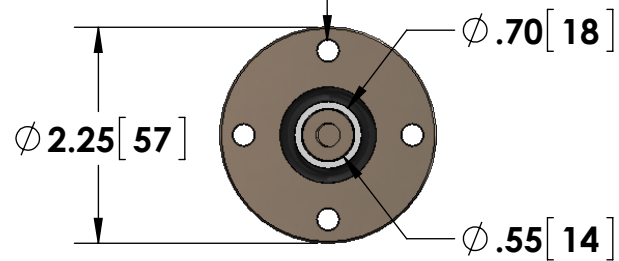

- 1/4-28 Stud Input w/Nut
- BNC (Amphenol) Output

4X ϕ .22[6] THRU
ON A ϕ 1.75[44] BOLT CIRCLE

Specifications subject to change without notice.

Powertek

TITLE: **M SERIES - 30 WATT UNIT**

DIMENSIONS: **inch[mm]**