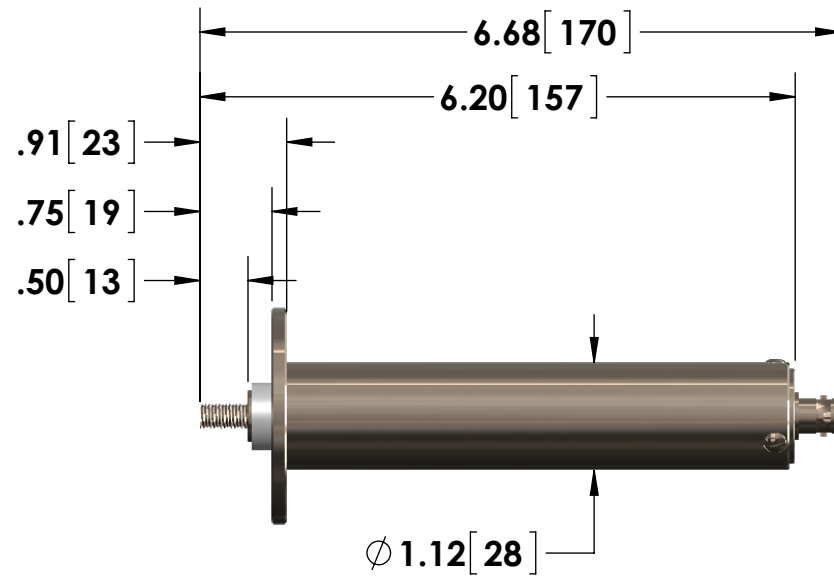

- 1/4-28 Stud Input w/Nut
- BNC (Amphenol) Output

4X ϕ .22[6] THRU
ON A ϕ 1.75[44] BOLT CIRCLE

Specifications subject to change without notice.

Powertek

TITLE: **M SERIES - 30 WATT UNIT**

DIMENSIONS: **inch[mm]**