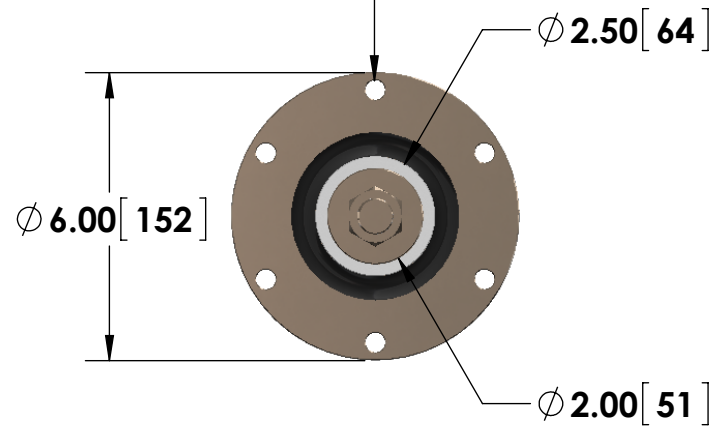

- 3/4-16 Stud Input w/Nut
- BNC (Amphenol) Output

6X ϕ .41 [10] THRU
ON A 5.25 [133] BOLT CIRCLE

Specifications subject to change without notice.

Powertek

TITLE: R SERIES - 700 Watt Units

DIMENSIONS: inch [mm]