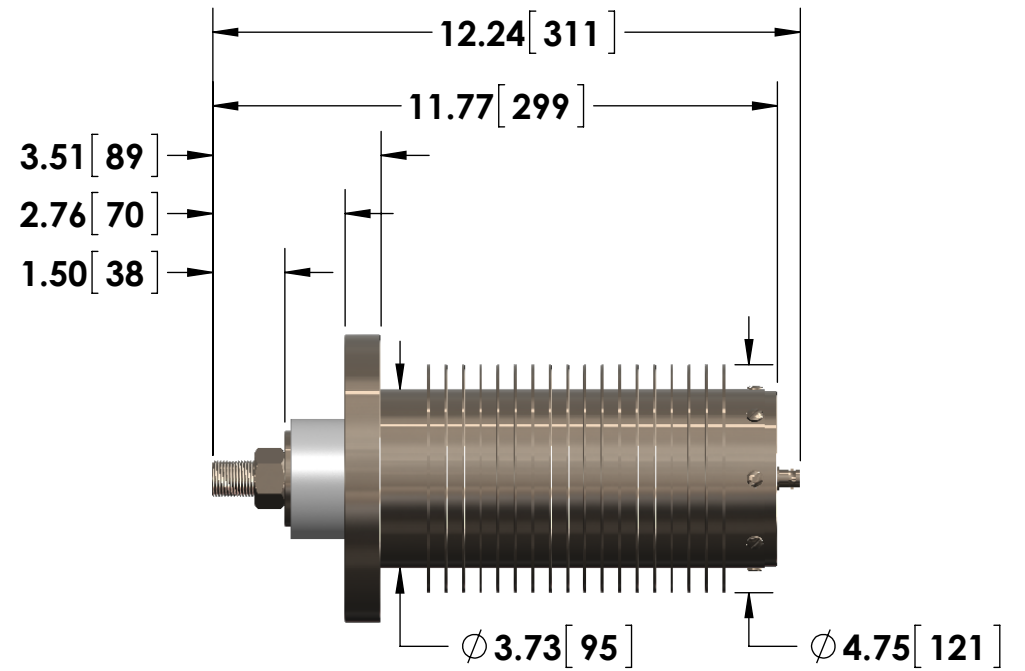

- 3/4-16 Stud Input w/Nut
- BNC (Amphenol) Output

6X ϕ .41 [10] THRU
ON A 5.25 [133] BOLT CIRCLE

Specifications subject to change without notice.

Powertek

TITLE: R SERIES - 700 Watt Units

DIMENSIONS: inch [mm]