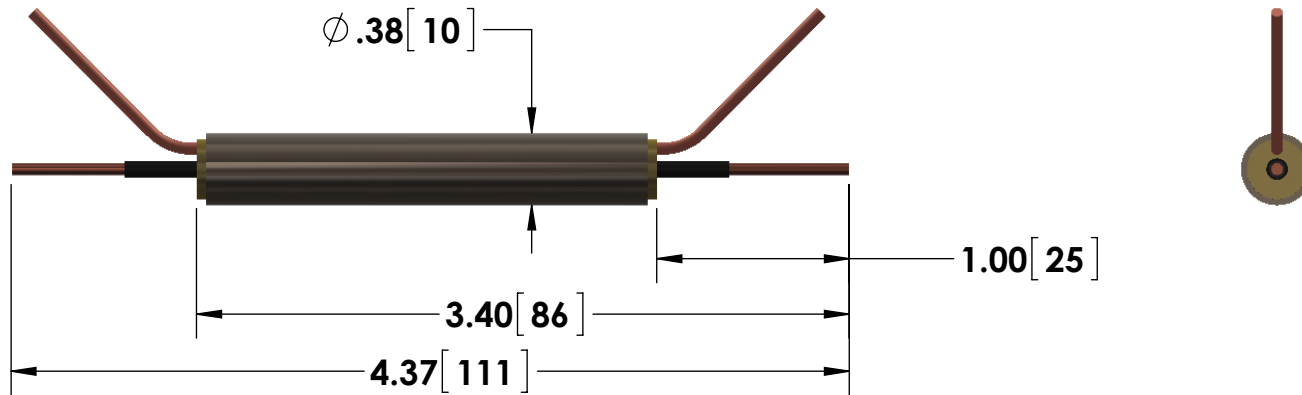

- #14 Bare Copper Wire Input and Output Connections

Specifications subject to change without notice.

Powertek

TITLE: **SPT SERIES - 3 Watt Units**

DIMENSIONS: **inch[mm]**

DATE: **03-16-2015**