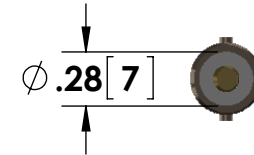

- 6-32 Stud Input Connection w/ 2 ea. Nuts
- 3/8-32 Threaded Case Body w/ 2 ea. Low Profile Panel Nuts
- BNC (Amphenol) Output Connector

Specifications subject to change without notice.

Powertek

TITLE: **SSDN SERIES - SSDN-25**

DIMENSIONS: **inch[mm]**

DATE: **03-16-2015**