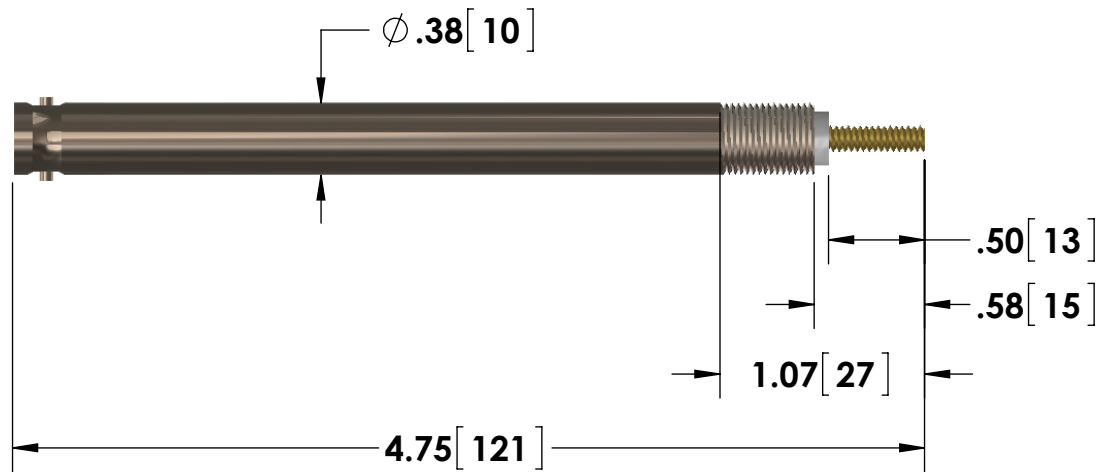

- 6-32 Stud Input Connection w/ 2 ea. Nuts
- 3/8-32 Threaded Case Body w/ 2 ea. Low Profile Panel Nuts
- BNC (Amphenol) Output Connector

Specifications subject to change without notice.

Powertek

TITLE: **SSDN SERIES - SSDN-25**

DIMENSIONS: **inch[mm]**

DATE: **03-16-2015**