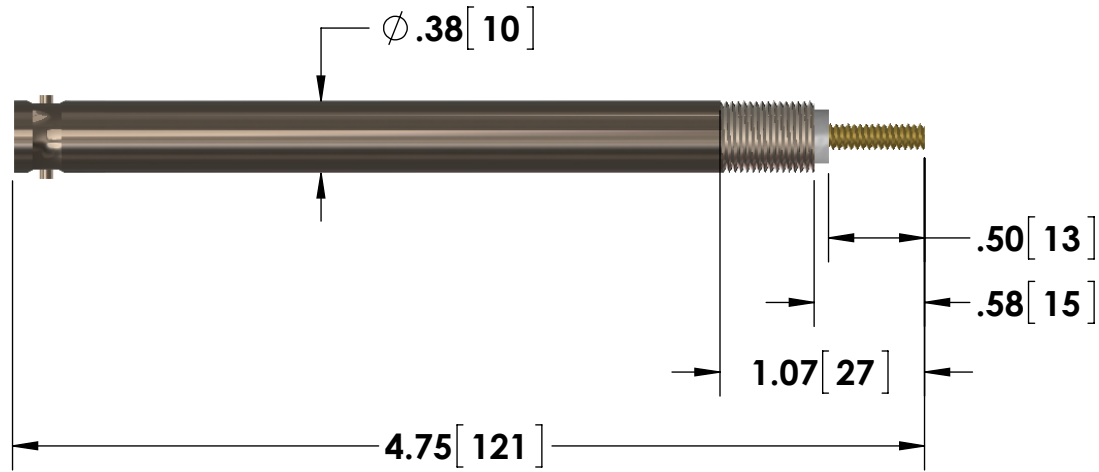

- 6-32 Stud Input Connection w/ 2 ea. Nuts
- 3/8-32 Threaded Case Body w/ 2 ea. Low Profile Panel Nuts
- BNC (Amphenol) Output Connector

Specifications subject to change without notice.

Powertek

TITLE: **SSDN SERIES - SSDN-50**

DIMENSIONS: **inch[mm]**

DATE: **03-16-2015**