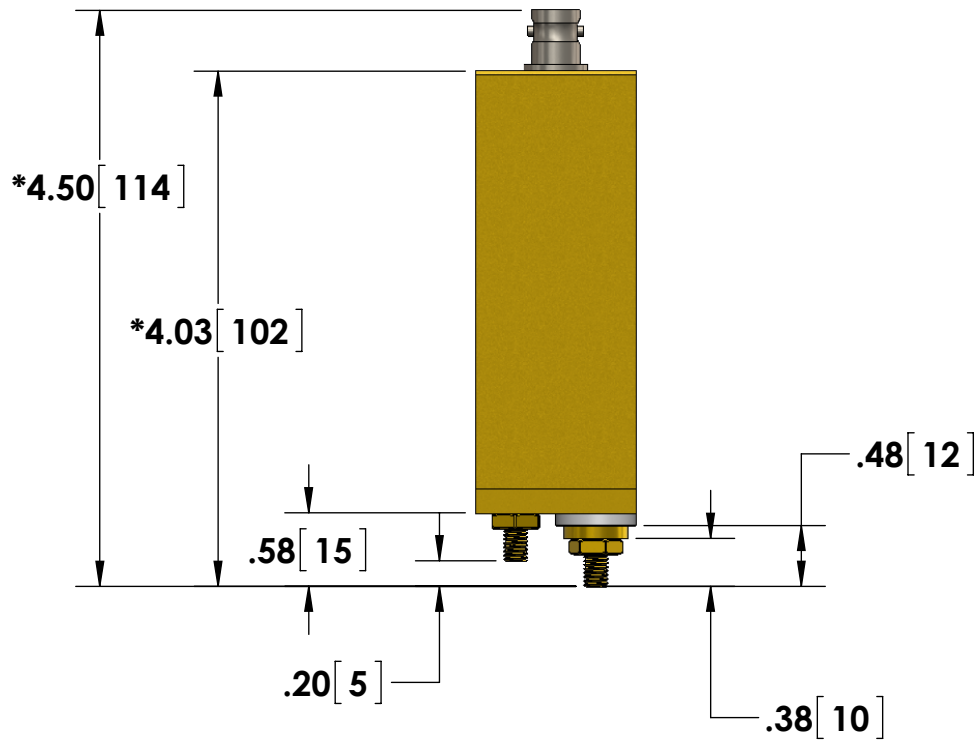

- BNC (Amphenol) Output Connector Standard
- 10-32 Stud Input Current Connections w/Nuts

Specifications subject to change without notice.

Powertek

TITLE: **SERIES W - 6 Watt Units
Stud Input -1STUD Type**

DIMENSIONS: **inch[mm]**

DATE: **04-20-2015**

*Dimension subject to change due to resistive element