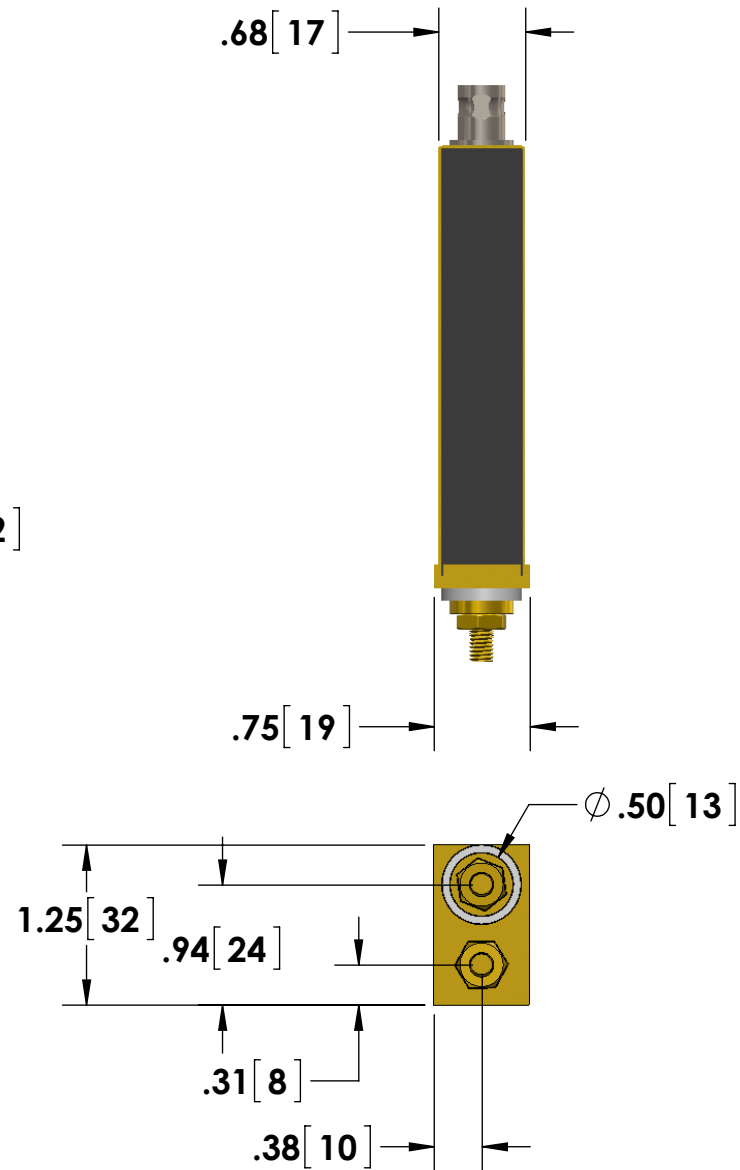

- BNC (Amphenol) Output Connector Standard
- 10-32 Stud Input Current Connections w/Nuts

Specifications subject to change without notice.

Powertek

TITLE: **SERIES W - 6 Watt Units
Stud Input -1STUD Type**

DIMENSIONS: **inch[mm]**

DATE: **04-20-2015**

*Dimension subject to change due to resistive element