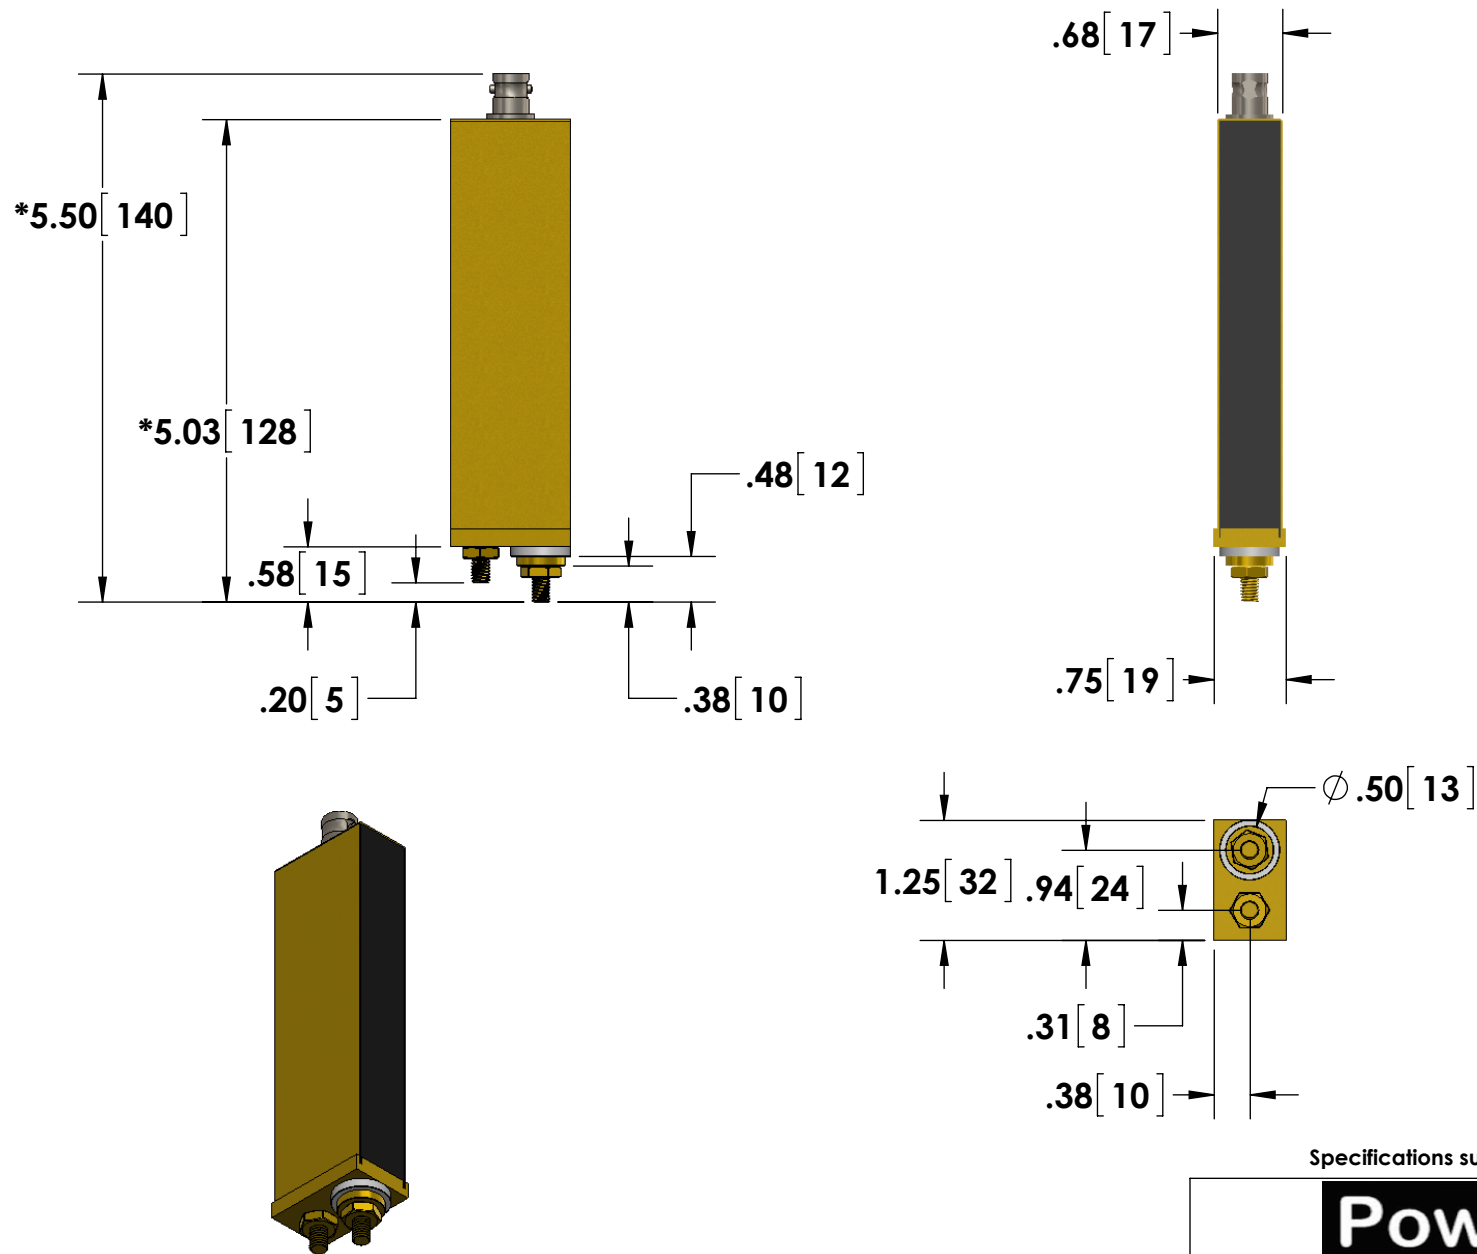

- BNC (Amphenol) Output Connector Standard
- 10-32 Stud Input Current Connections w/Nuts

*Dimension subject to change due to resistive element

Specifications subject to change without notice.

Powertek	
TITLE: SERIES W - 7.5 Watt Units Stud Input -1STUD Type	
DIMENSIONS: inch[mm]	DATE: 04-20-2015