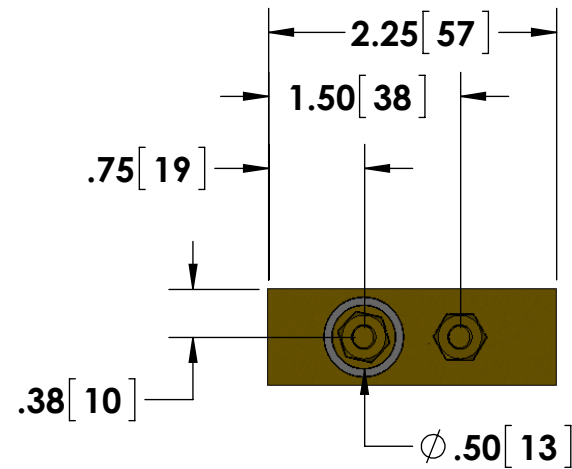

- BNC (Amphenol) Output Connector Standard
- 10-32 Stud Input Current Connections w/Nuts

Specifications subject to change without notice.

Powertek

TITLE: **SERIES W - 12.5 Watt Units**
Stud Input - 2STUD Type

DIMENSIONS: **inch[mm]** DATE: **04-21-2015**

*Dimension subject to change due to resistive element