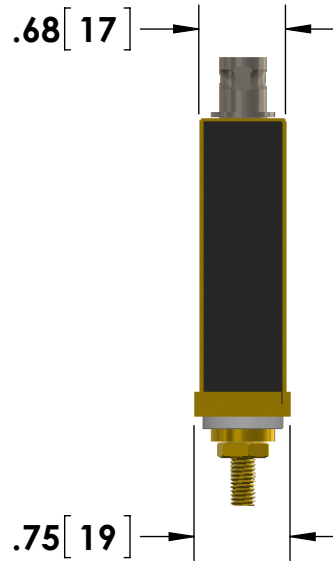

- BNC (Amphenol) Output Connector Standard
- 10-32 Stud Input Current Connections w/Nuts

Specifications subject to change without notice.

Powertek

TITLE: **SERIES W - 12.5 Watt Units**
Stud Input - 2STUD Type

DIMENSIONS: **inch[mm]** DATE: **04-21-2015**

*Dimension subject to change due to resistive element