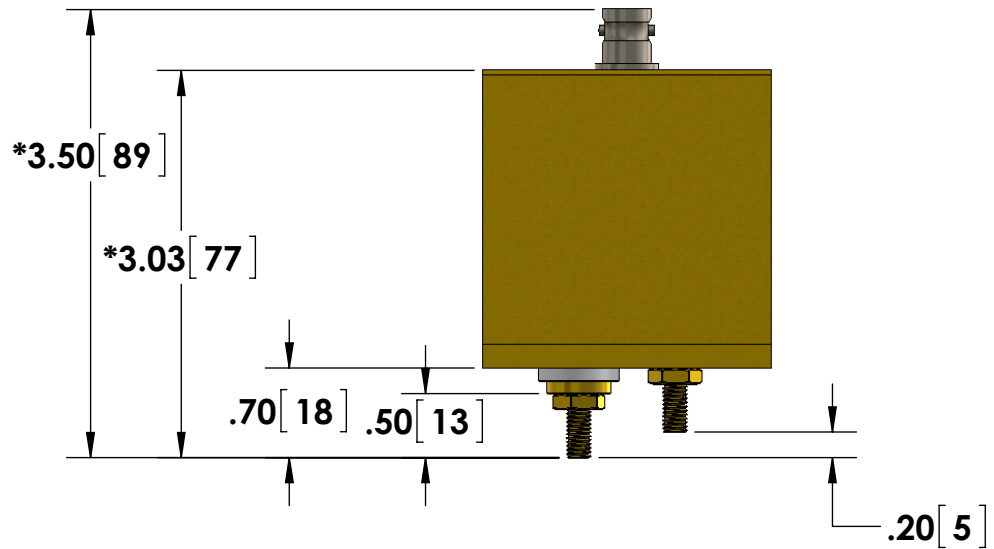

- BNC (Amphenol) Output Connector Standard
- 10-32 Stud Input Current Connections w/Nuts

Specifications subject to change without notice.

Powertek

TITLE: **SERIES W - 12.5 Watt Units**
Stud Input - 2STUD Type

DIMENSIONS: **inch[mm]** DATE: **04-21-2015**

*Dimension subject to change due to resistive element