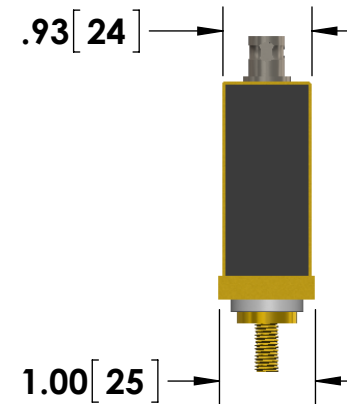

- BNC (Amphenol) Output Connector Standard
- 1/4-28 Stud Input Current Connections w/Nuts

Specifications subject to change without notice.

**Powertek**

TITLE: **SERIES W - 15 Watt Units**  
Stud Input - 4STUD Type

DIMENSIONS: **inch[mm]**

DATE: **04-22-2015**

\*Dimension subject to change due to resistive element