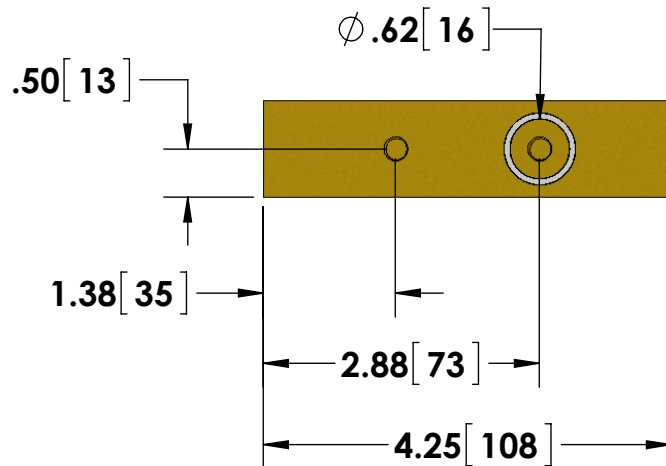

- BNC (Amphenol) Output Connector Standard
- 1/4-28 Stud Input Current Connections w/Nuts

Specifications subject to change without notice.

**Powertek**

TITLE: **SERIES W - 15 Watt Units**  
Stud Input - 4STUD Type

DIMENSIONS: **inch[mm]**

DATE: **04-22-2015**

\*Dimension subject to change due to resistive element