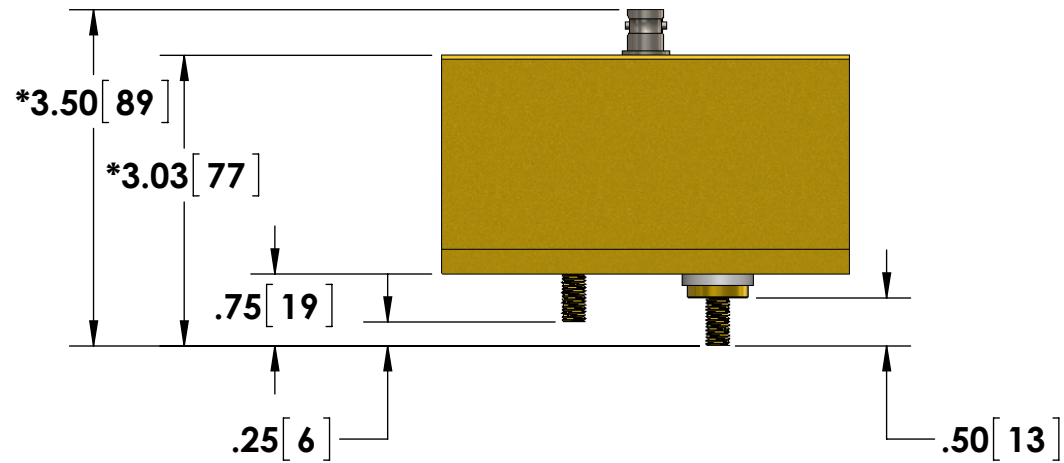

- BNC (Amphenol) Output Connector Standard
- 1/4-28 Stud Input Current Connections w/Nuts

Specifications subject to change without notice.

**Powertek**

TITLE: **SERIES W - 15 Watt Units**  
Stud Input - 4STUD Type

DIMENSIONS: **inch[mm]**

DATE: **04-22-2015**

\*Dimension subject to change due to resistive element