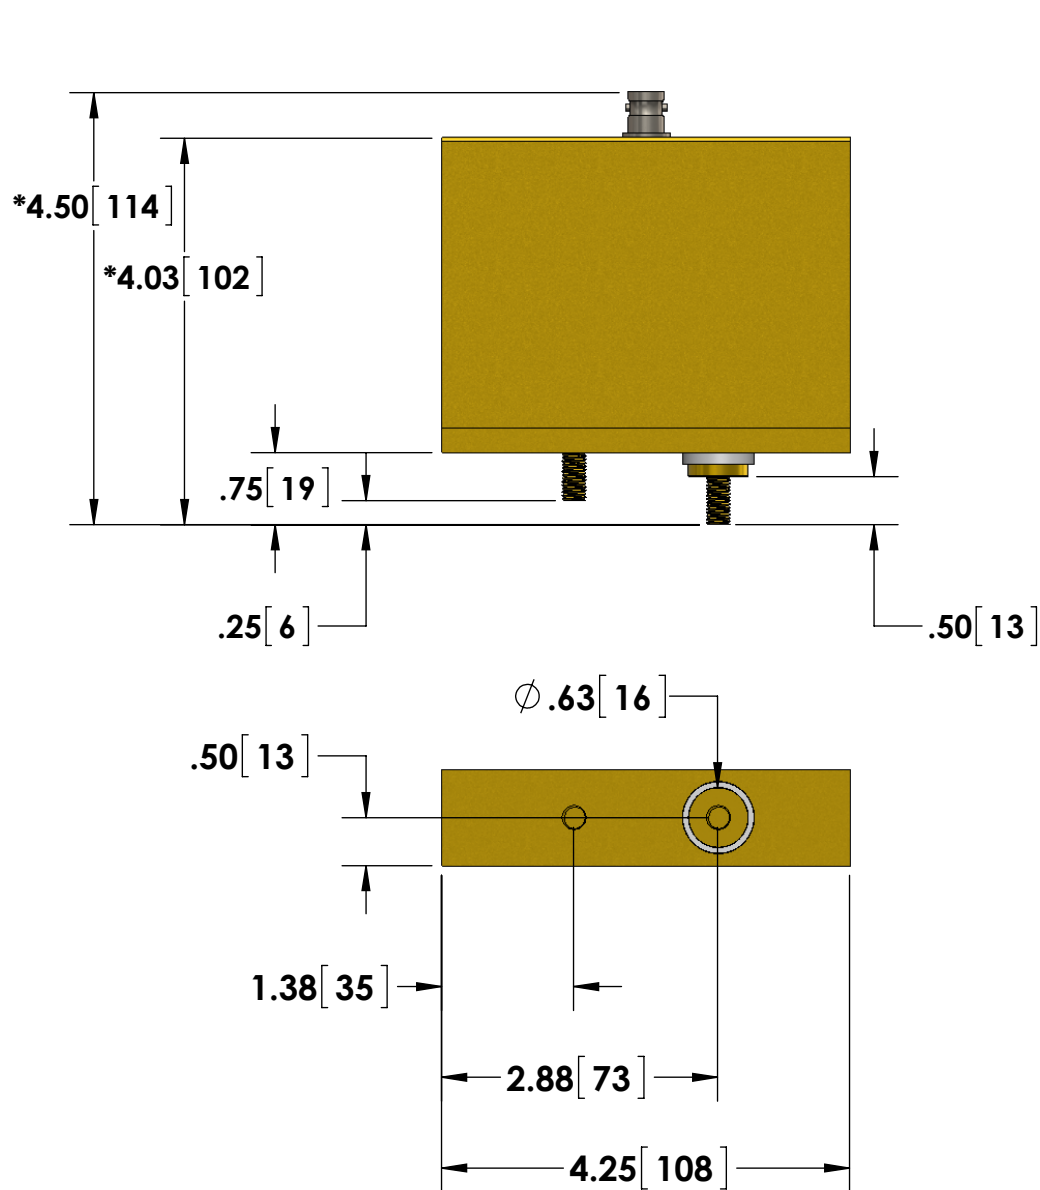

- BNC (Amphenol) Output Connector Standard
- 1/4-28 Stud Input Current Connections w/Nuts

\*Dimension subject to change due to resistive element

Specifications subject to change without notice.

TITLE: <b>SERIES W - 20 Watt Units</b> Stud Input - 4STUD Type	
DIMENSIONS: <b>inch[mm]</b>	DATE: <b>04-22-2015</b>