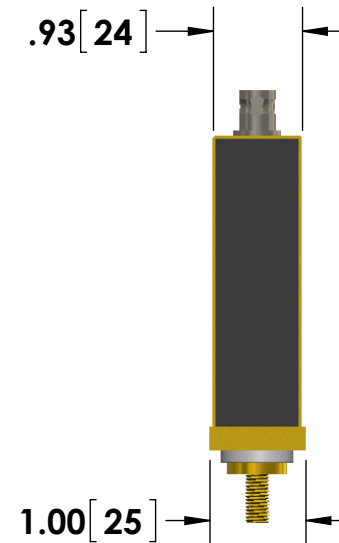

- BNC (Amphenol) Output Connector Standard
- 1/4-28 Stud Input Current Connections w/Nuts

*Dimension subject to change due to resistive element

Specifications subject to change without notice.

TITLE: SERIES W - 20 Watt Units Stud Input - 4STUD Type	
DIMENSIONS: inch[mm]	DATE: 04-22-2015