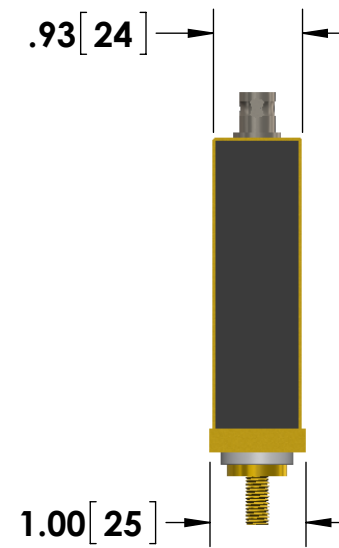

- BNC (Amphenol) Output Connector Standard
- 1/4-28 Stud Input Current Connections w/Nuts

\*Dimension subject to change due to resistive element

Specifications subject to change without notice.

TITLE: <b>SERIES W - 20 Watt Units</b> Stud Input - 4STUD Type	
DIMENSIONS: <b>inch[mm]</b>	DATE: <b>04-22-2015</b>