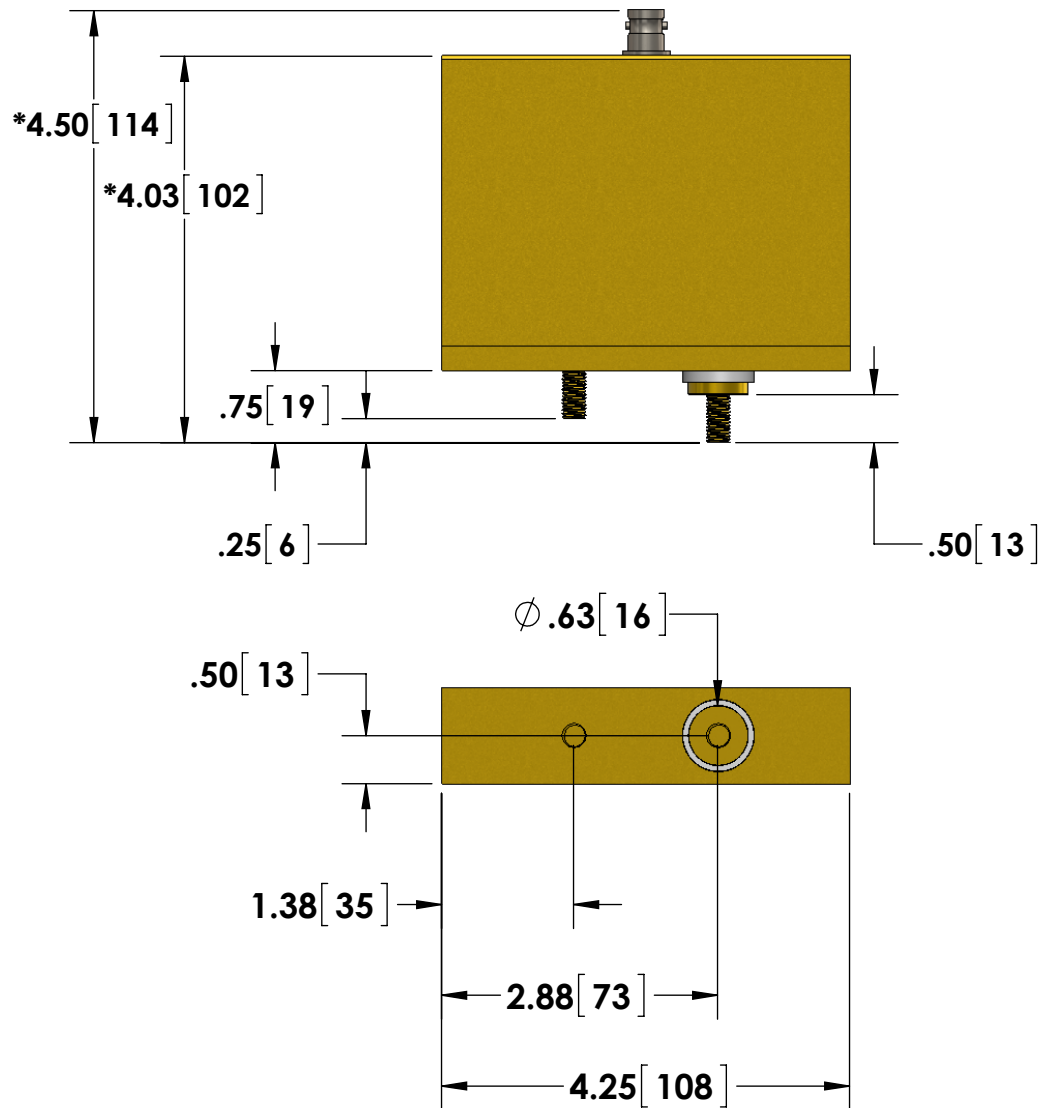

- BNC (Amphenol) Output Connector Standard
- 1/4-28 Stud Input Current Connections w/Nuts

*Dimension subject to change due to resistive element

Specifications subject to change without notice.

TITLE: SERIES W - 20 Watt Units Stud Input - 4STUD Type	
DIMENSIONS: inch[mm]	DATE: 04-22-2015