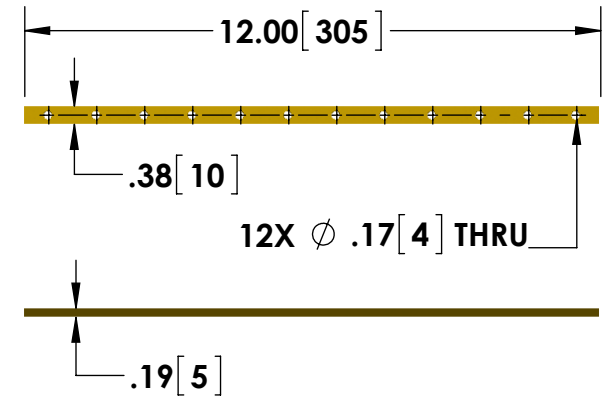

- BNC (Amphenol) Output Connector Standard
- Flat Cable Input Current Connections

\*Dimension subject to change due to resistive element

• Bar Straps

Specifications subject to change without notice.

**Powertek**

TITLE: SERIES W - 30 Watt Bar Strap Type

DIMENSIONS: inch[mm]

DATE: 04-17-2015