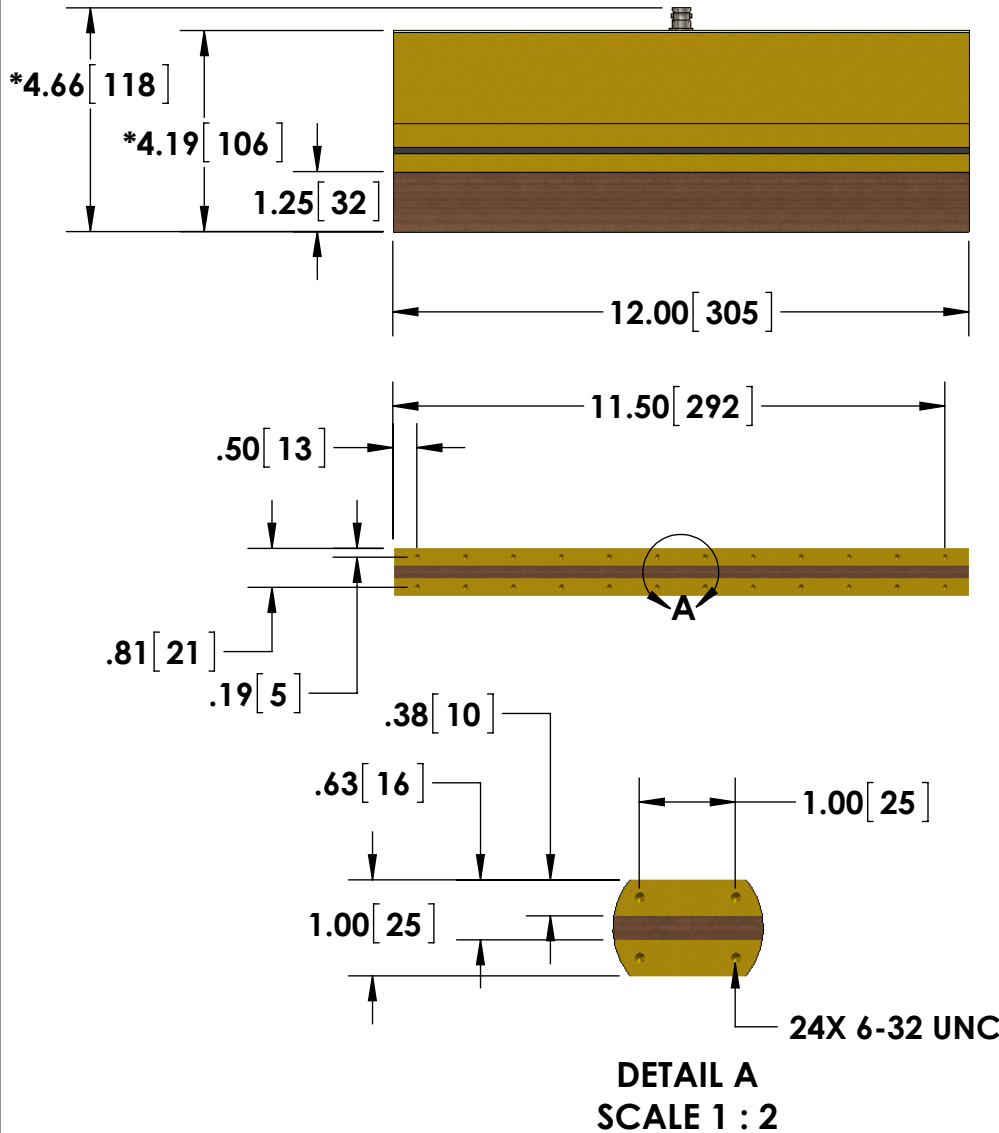

- BNC (Amphenol) Output Connector Standard
- Flat Cable Input Current Connections

\*Dimension subject to change due to resistive element

• Bar Straps

Specifications subject to change without notice.

**Powertek**

TITLE: SERIES W - 30 Watt Bar Strap Type

DIMENSIONS: inch[mm]

DATE: 04-17-2015