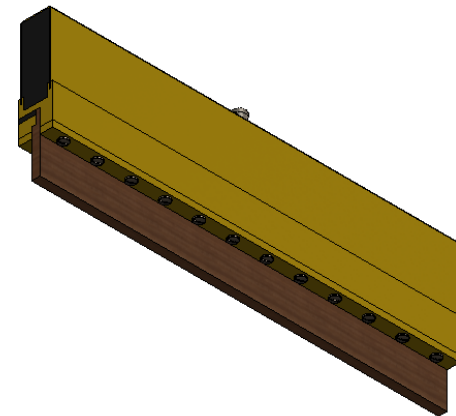

- BNC (Amphenol) Output Connector Standard
- Flat Cable Input Current Connections

\*Dimension subject to change due to resistive element

• Bar Straps

Specifications subject to change without notice.

**Powertek**

TITLE: SERIES W - 30 Watt Bar Strap Type

DIMENSIONS: inch[mm]

DATE: 04-17-2015