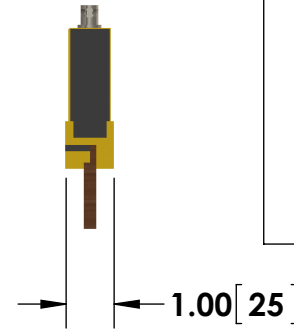

- BNC (Amphenol) Output Connector Standard
- Flat Cable Input Current Connections

\*Dimension subject to change due to resistive element

• Bar Straps

Specifications subject to change without notice.

**Powertek**

TITLE: SERIES W - 30 Watt Bar Strap Type

DIMENSIONS: inch[mm]

DATE: 04-17-2015