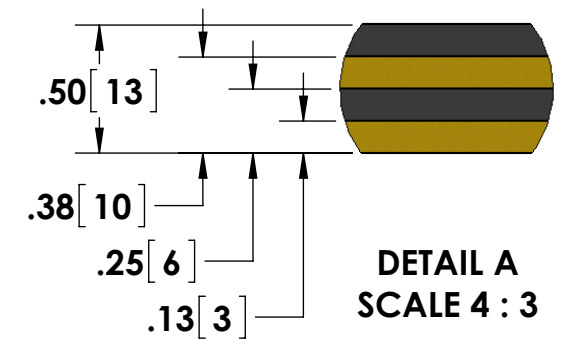

- BNC (Amphenol) Output Connector
- Flat Cable Input (Clamping Type)

- Delrin Backing

DETAIL A  
SCALE 4 : 3

Specifications subject to change without notice.

**Powertek**

TITLE: **W SERIES - 5 Watt, 1FC Units**

DIMENSIONS: **inch[mm]** DATE: **04-10-2015**

\*Dimension subject to change due to resistive element