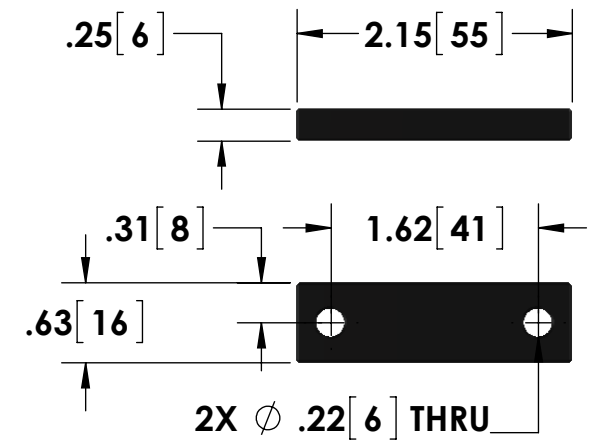

- BNC (Amphenol) Output Connector
- Flat Cable Input (Clamping Type)

- Delrin Backing

DETAIL A  
SCALE 4 : 3

Specifications subject to change without notice.

**Powertek**

TITLE: **W SERIES - 5 Watt, 1FC Units**

DIMENSIONS: **inch[mm]** DATE: **04-10-2015**

\*Dimension subject to change due to resistive element