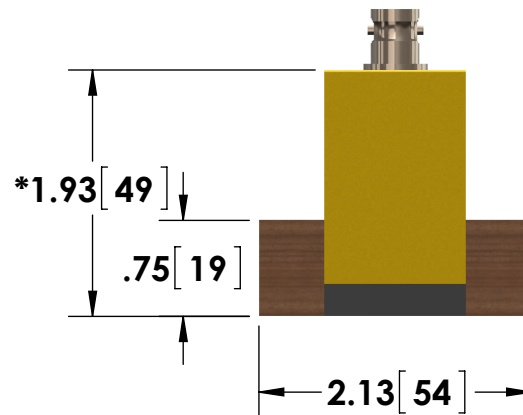

- BNC (Amphenol) Output Connector
- Flat Cable Input (Clamping Type)

- Delrin Backing

DETAIL A  
SCALE 4 : 3

Specifications subject to change without notice.

**Powertek**

TITLE: **W SERIES - 5 Watt, 1FC Units**

DIMENSIONS: **inch[mm]** DATE: **04-10-2015**

\*Dimension subject to change due to resistive element