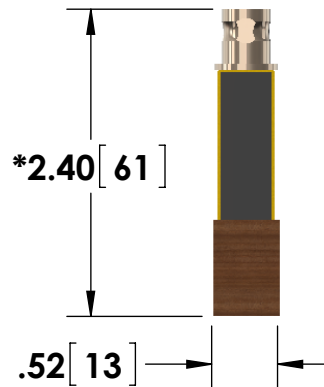

- BNC (Amphenol) Output Connector
- Flat Cable Input (Clamping Type)

- Delrin Backing

DETAIL A  
SCALE 4 : 3

Specifications subject to change without notice.

**Powertek**

TITLE: **W SERIES - 5 Watt, 1FC Units**

DIMENSIONS: **inch[mm]** DATE: **04-10-2015**

\*Dimension subject to change due to resistive element