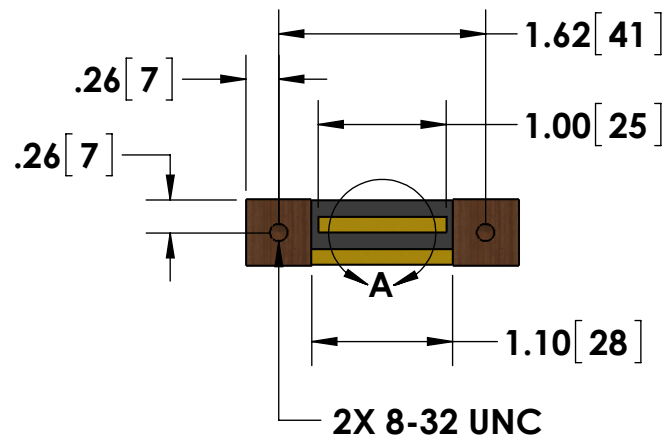

- BNC (Amphenol) Output Connector
- Flat Cable Input (Clamping Type)

- Delrin Backing

DETAIL A  
SCALE 4 : 3

Specifications subject to change without notice.

**Powertek**

TITLE: **W SERIES - 5 Watt, 1FC Units**

DIMENSIONS: **inch[mm]** DATE: **04-10-2015**

\*Dimension subject to change due to resistive element